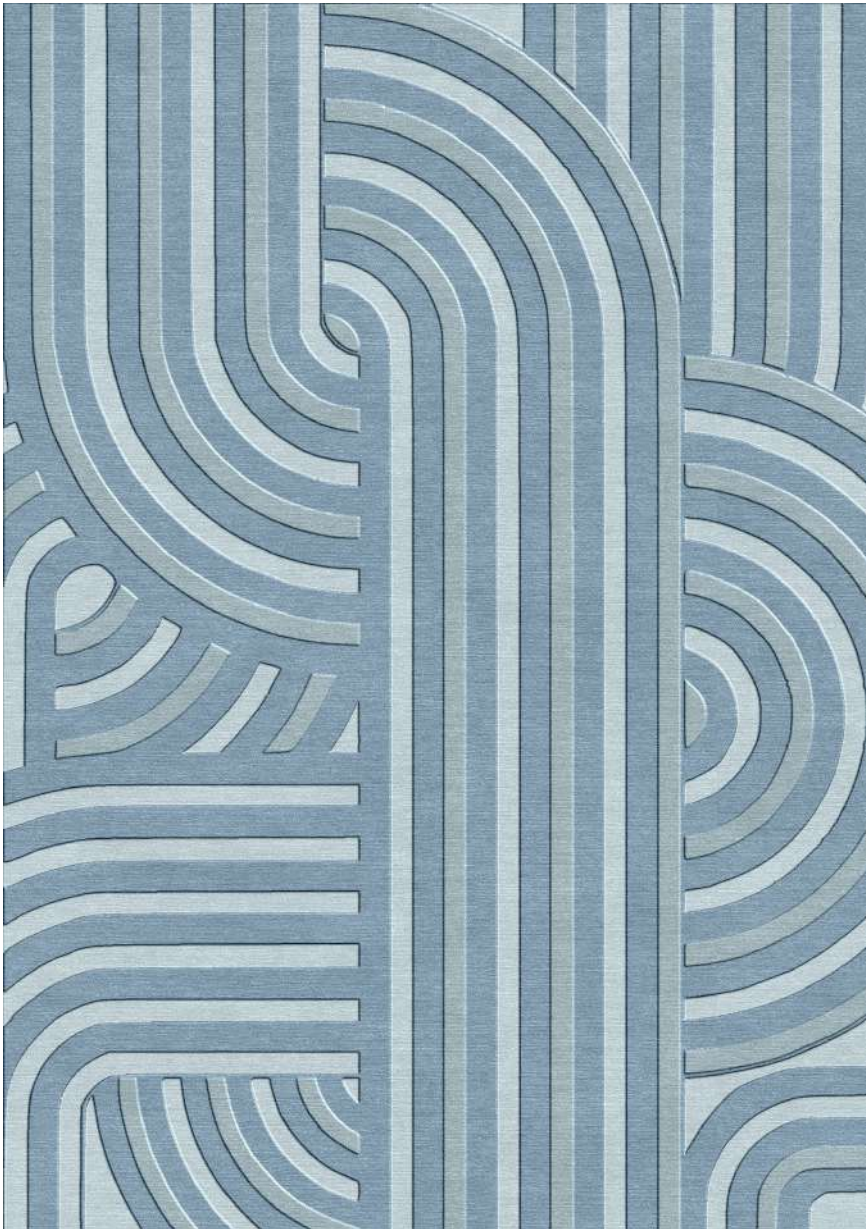

24092022

24092022-B

24092022-C

24092022-D

24092022-A

Inspired by stripes and minimalism, this piece is deceptively simple yet bold in its own right. The interaction of diagonal and vertical lines adds an interesting depth. Made with highest quality wool in loop and cut pile.

19052022-C

1905022-D

19052022-E

19052022-F

19052022-G

Inspired by the concept of labyrinth, this rug is a tactile and visual treat! Stunning in different shades, adding a hint of regal lusture to your homes and the play with pile heights and material, the rug is quintessential modern.