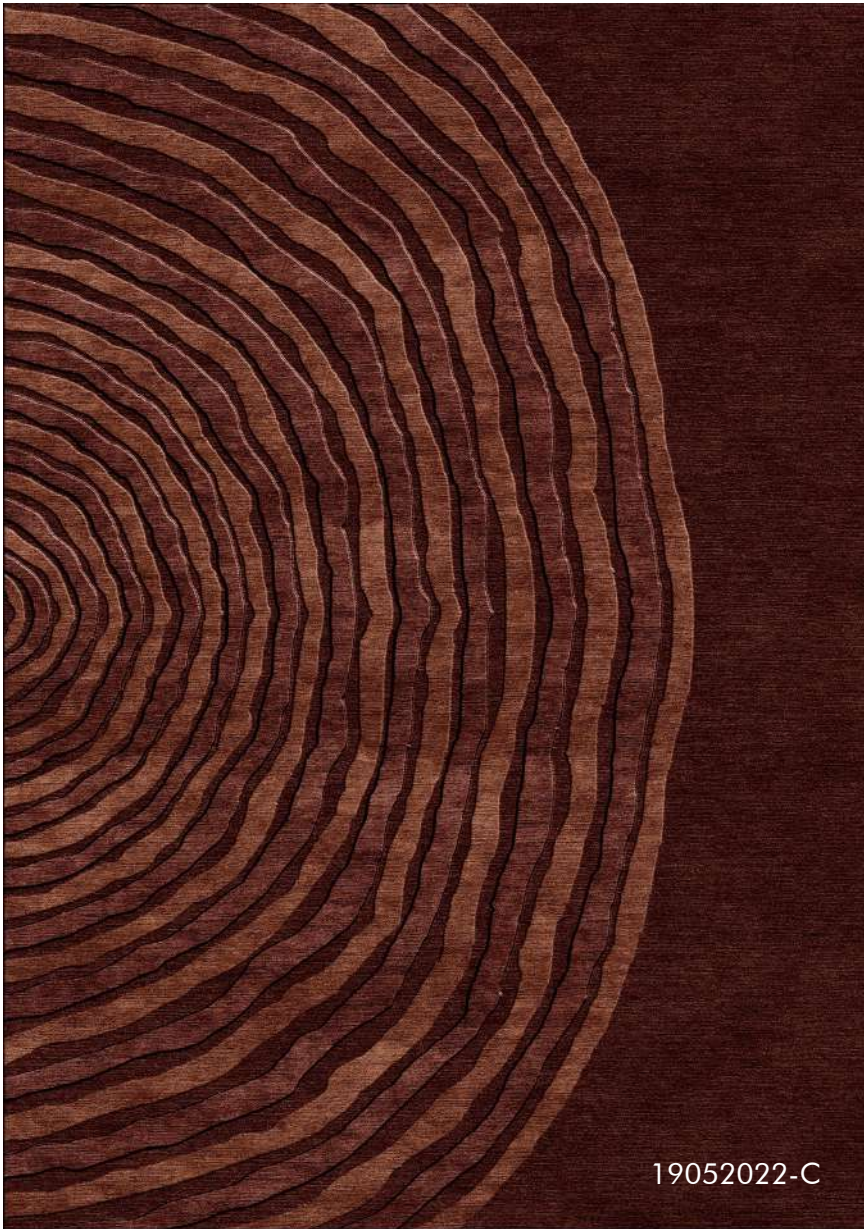

24092022

24092022-B

24092022-C

24092022-D

24092022-A

Inspired by stripes and minimalism, this piece is deceptively simple yet bold in its own right. The interaction of diagonal and vertical lines adds an interesting depth. Made with highest quality wool in loop and cut pile.

1612021-C

1612021-D

1612021-E

1612021-F

1612021-B

STROKES **OF GENIUS**

Finding beauty in the minute details of nature, this collection is inspired by water ripple, a beauty to be admired. Made in timeless colours, this rug will fit effortlessly in your envisioned aesthetics for your home; be it on the softer side or enigmatic. Unique in its own right, this rug will surely become the talk of the room.

19052022-C

1905022-D

19052022-E

19052022-F

19052022-G

Inspired by the concept of labyrinth, this rug is a tactile and visual treat! Stunning in different shades, adding a hint of regal lusture to your homes and the play with pile heights and material, the rug is quintessential modern.