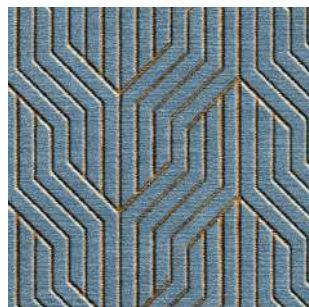

G E O MADNESS

Inspired by Bauhaus, Art Nouveau and Art Deco, this collection is classic in its appeal. Keeping the essence of simplicity with modern colors alive, this range is ideal for any space of your choice, using the finest quality wool and viscose.

6102022-D